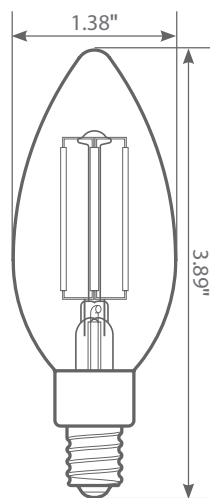

Product Dimensions