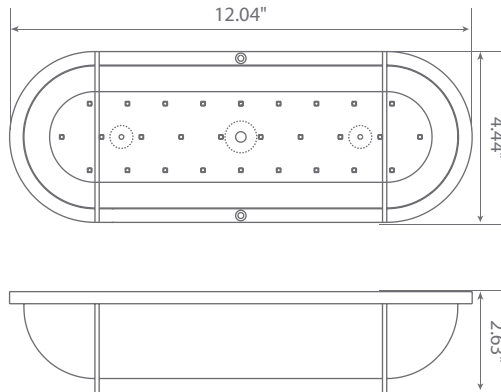

## Specifications

Input Power	Input Voltage	Lumen Output	Beam Angle	Center Beam	CCT
12.5 W	120V/60Hz	1000 lm	125°	N/A	3000 K
CRI	Luminous Efficacy	Power Factor	Input Current	Base/Cap	Lamp Lifespan
80	80 lm/W	0.7	0.1 A	Direct Wiring	50,000 Hrs.

### Product Dimensions