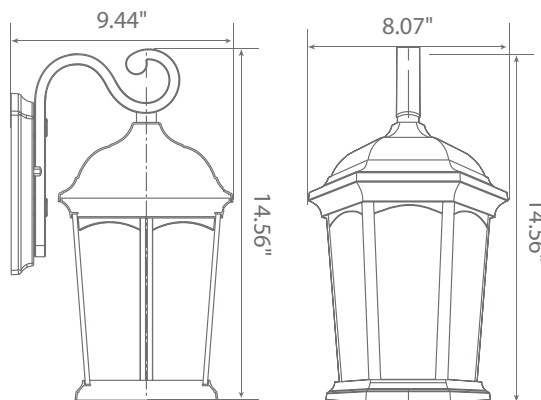

Product Dimensions