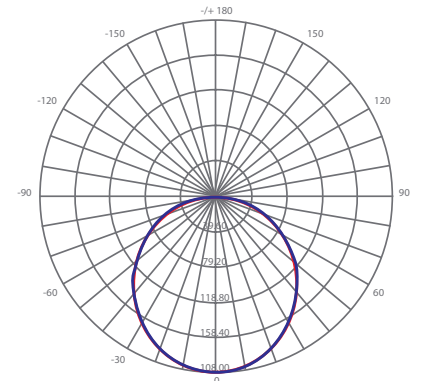

Product Photometric Data

Euri Lighting | A Division of ITRONIX Inc.