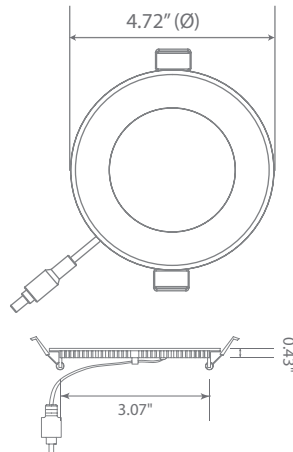

LED DLC4S-2050e

Fixture Class: 4" Slim Fixed

Product Description

LED DLC4S-2050e, made for small spaces a recessed can or tall fixture won't fit, this compact and ultra-slim 4" downlight is designed to reduce energy costs and maintenance worries. With spring action clips and a separate junction box, this 4-inch downlight eliminates housing and makes for the easiest installation ever. Only 9 watts and available in luminous Cool White (5000K), the DLC4S-2050e guarantees uniform light distribution with edge-lit LED technology. See Euri Lighting DLC4S-2040e for crisp Bright White (4000K) and DLC4S-2000e for welcoming Soft White (3000K).

Specifications

Input Power	Input Voltage	Lumen Output	Beam Angle	Center Beam	CCT
9 W	120V/60Hz	600 lm	120°	N/A	5000 K
CRI	Luminous Efficacy	Power Factor	Input Current	Base	Lamp Lifespan
80	66 lm/W	0.9	0.075 A	Junction Box	30,000 Hrs.

Product Features

Dimmable

Abutted & Covered

No Housing Required

Damp Rated

Product Dimensions

Product Photometric Data

Euri Lighting | A Division of ITRONIX Inc.