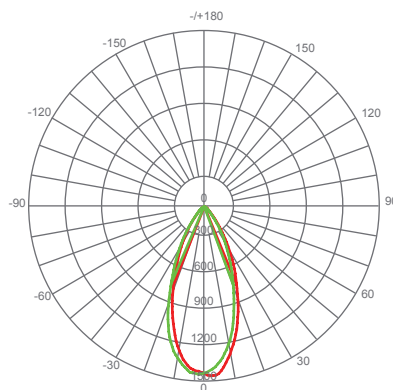

90+ CRI

90+ CRI

Dimmable

Wet Rated

Electrical Specifications

Model No.	Input Power	Input Voltage	Lumen Output	Beam Angle	Center Beam	CCT
EP30-11W5020cecs-2	11 W	120V	975 lm	40°	N/A	2700 K

CRI	Luminous Efficacy	Power Factor	Input Current	Base	Lamp Lifespan	Estimated Yearly Cost
90+	88 lm/W	0.7	0.1 A	E26	25,000 Hrs.	\$ 1.32

Mechanical Specifications

Rating	Operational Temperature	Inner Box QTY.	Master Box QTY.	Dimensions(in.)	UPC Code
Wet Rated	N/A	2 pcs	20 pcs	3.74"(Ø) x 3.62"(H)	811174034506

Product Dimensions

Product Photometric Data