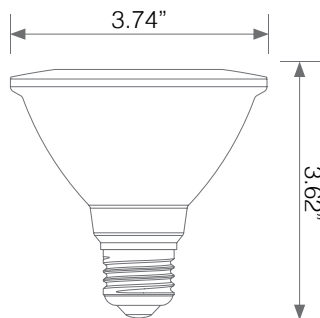

LED PAR30 LAMP

Model No. EP30-11W5020cecs-2

LED **EP30-11W5020cecs-2** delivers superior brightness, valuable energy savings, long lasting performance and true color perception. These short neck PAR30 LED spot bulbs are ideal for task lighting due to its uniform *warm white light (2700K) and replace conventional 75 Watt incandescent light bulbs. Enjoy features such as: Instant on, dimming options, energy efficient, 90+CRI, and damp rated.

90+ CRI

90+ CRI

Dimmable

Wet Rated

Electrical Specifications

Model No.	Input Power	Input Voltage	Lumen Output	Beam Angle	Center Beam	CCT
EP30-11W5020cecs-2	11 W	120V	975 lm	40°	N/A	2700 K

CRI	Luminous Efficacy	Power Factor	Input Current	Base	Lamp Lifespan	Estimated Yearly Cost
90+	88 lm/W	0.7	0.1 A	E26	25,000 Hrs.	\$ 1.32

Mechanical Specifications

Rating	Operational Temperature	Inner Box QTY.	Master Box QTY.	Dimensions(in.)	UPC Code
Wet Rated	N/A	2 pcs	20 pcs	3.74"(Ø) x 3.62"(H)	811174034506

Product Dimensions

Product Photometric Data