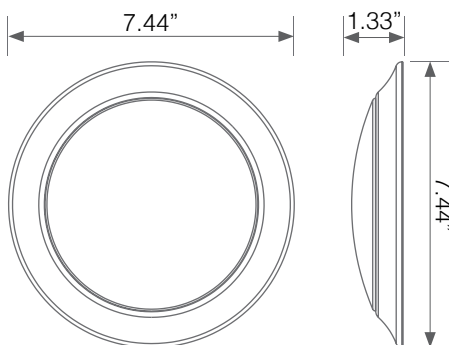

## Electrical Specifications

Model No.	Input Power	Input Voltage	Lumen Output	Beam Angle	Center Beam	CCT
EIN-CL07WH-2040e	11.5 W	120V/60Hz	800 lm	111°	N/A	4000 K

CRI	Luminous Efficacy	Power Factor	Input Current	Material	Lamp Lifespan	Estimated Yearly Cost
80	69 lm/W	0.7	0.09 A	Connector	50,000 Hrs.	\$ 1.38

## Mechanical Specifications

Rating	Operational Temperature	Inner Box QTY.	Master Box QTY.	Dimensions(in.)	UPC Code
Damp Rated	-4°F - 104°F	N/A	20 pcs	7.44"(O) x 1.33"(H)	811174030515

## Product Dimensions