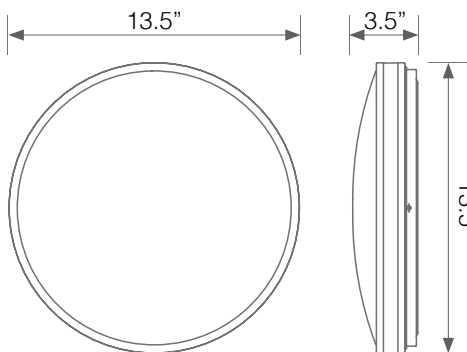

Twin Pack

Energy Efficient

Dimmable

Damp Rated

Integrated LED Fixture

Electrical Specifications

Model No.	Input Power	Input Voltage	Lumen Output	Beam Angle	Center Beam	CCT
EIN-CL42SL-2030e-2	16 W	120V/60Hz	1260 lm	180°	N/A	3000 K

CRI	Luminous Efficacy	Power Factor	Input Current	Material	Lamp Lifespan	Estimated Yearly Cost
80	78 lm/w	0.9	0.13 A	Connector	43,000 Hrs.	\$ 1.32

Mechanical Specifications

Rating	Operational Temperature	Inner Box QTY.	Master Box QTY.	Dimensions(in.)	UPC Code
Damp Rated	-4°F - 104°F	N/A	6 pcs	13.5"(Ø) x 3.5"(H)	811174030799

Product Dimensions

Product Photometric Data