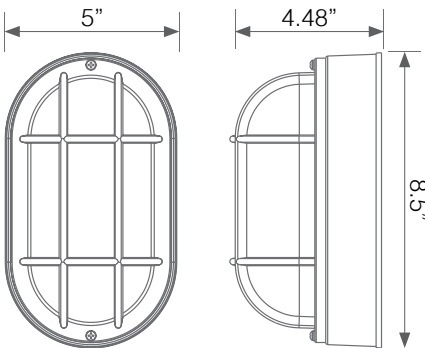

### Electrical Specifications

Model No.	Input Power	Input Voltage	Lumen Output	Beam Angle	Center Beam	CCT
EOL-WL14WH-2050e	6.2 W	120V/60Hz	434 lm	125°	N/A	5000 K

CRI	Luminous Efficacy	Power Factor	Input Current	Base	Lamp Lifespan	Estimated Yearly Cost
80	70 lm/W	0.95	0.05 A	Direct Wiring	50,000 Hrs.	0.74

### Mechanical Specifications

Rating	Operational Temperature	Inner Box QTY.	Master Box QTY.	Dimensions(in.)	UPC Code
Wet Rated	-4°F - 104°F	N/A	6 pcs	5"(L) x 4.48"(W) x 8.5" (H)	811174030584

### Product Dimensions