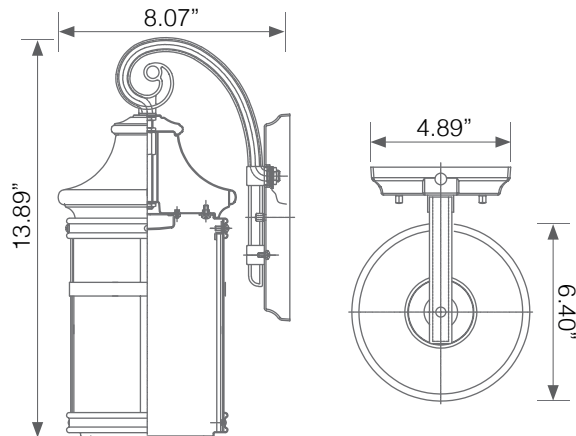

Electrical Specifications

Model No.	Input Power	Input Voltage	Lumen Output	Beam Angle	Center Beam	CCT
EOL-WL17BRZ-1030e	12.5 W	120V/60Hz	1200 lm	100°	N/A	3000 K

CRI	Luminous Efficacy	Power Factor	Input Current	Base	Lamp Lifespan	Estimated Yearly Cost
80	96 lm/W	0.7	0.09 A	Direct Wiring	50,000 Hrs.	\$1.50

Mechanical Specifications

Rating	Operational Temperature	Inner Box QTY.	Master Box QTY.	Dimensions(in.)	UPC Code
Wet Rated	-4°F - 104°F	N/A	2 pcs	6.40"(L) x 8.07"(W) x 13.89" (H)	811174030560

Product Dimensions