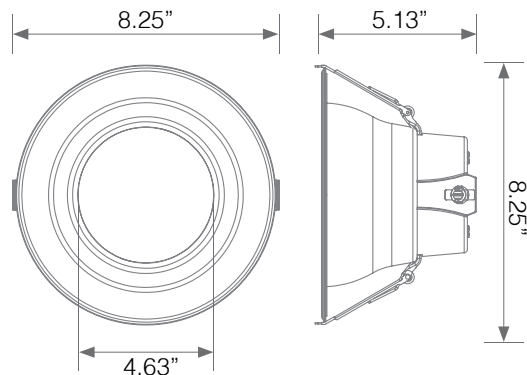

Beam Angle	Center Beam	CRI	Power Factor	Input Current	Base	Lamp Lifespan
90°	N/A	90+	0.9	0.15 A	Wire	50,000 Hrs.

Mechanical Specifications

Rating	Operational Temperature	Inner Box QTY.	Master Box QTY.	Dimensions(in.)	UPC Code
Wet Rated	-4°F - 104°F	1 pc	4 pcs	8.25"(Ø) x 5.13"(H)	811174037361

Product Dimensions

Cut-Out Size