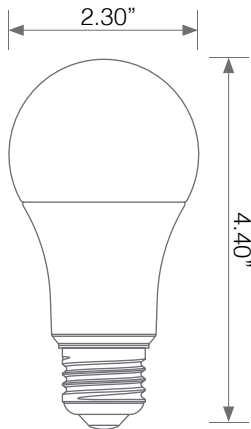

90+
CRI
True
COLOR

90+ CRI

Dimmable

Damp Rated

Enclosed Fixture Suitable

Electrical Specifications

Model No.	Input Power	Input Voltage	Lumen Output	Beam Angle	Center Beam	CCT
EA19-12W5002cec-2	12 W	120V	1100 lm	200°	N/A	3000 K
CRI	Luminous Efficacy	Power Factor	Input Current	Base	Lamp Lifespan	Estimated Yearly Cost
90+	91 lm/W	0.9	0.1 A	E26	25,000 Hrs.	\$ 1.44

Mechanical Specifications

Rating	Operational Temperature	Inner Box QTY.	Master Box QTY.	Dimensions(in.)	UPC Code
Damp Rated	-4°F - 104°F	2 pcs	30 pks	2.30"(Ø) x 4.40"(H)	811174036975

Product Dimensions

Product Photometric Data