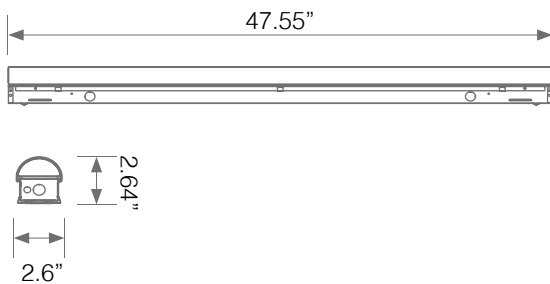

### Electrical Specifications

Input Power	Equivalency	Lumen Output(3500K)	Lumen Output(4000K)	Lumen Output(5000K)	CCT	Estimated Yearly Cost
25 W	N/A	3225	3250	3260	3500/4000/5000K	\$ 3.29
38 W	N/A	4515	4550	4560	3500/4000/5000K	\$ 4.60
45 W	N/A	5805	5850	5870	3500/4000/5000K	\$ 5.90

### Mechanical Specifications

Rating	Operational Temperature	Inner Box QTY.	Master Box QTY.	Dimensions(in.)	UPC Code
Damp Rated	-4°F - 176°F	1 pc	6 pcs.	47.55"(W) x 2.64"(H) x 2.6"(D)	811174037200

### Product Dimensions