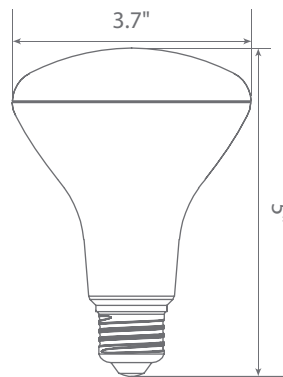

Product Dimensions