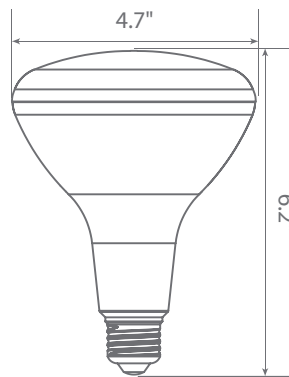

Product Dimensions