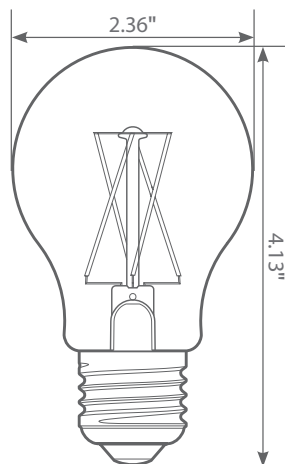

Specifications

Input Power	Input Voltage	Lumen Output	Beam Angle	Center Beam	CCT
8.5 W	120 V	800 lm	320°	N/A	5000 K

CRI	Luminous Efficacy	Power Factor	Input Current	Base/Cap	Lamp Lifespan
90	94 lm/W	0.7	0.095 A	E26	15,000 Hrs.

Product Features & Benefits

Dimmable

Energy Efficient

Enclosed Fixture Suitable

Wet Rated

Product Dimensions

Product Photometric Data

CURRENTLY NOT AVAILABLE