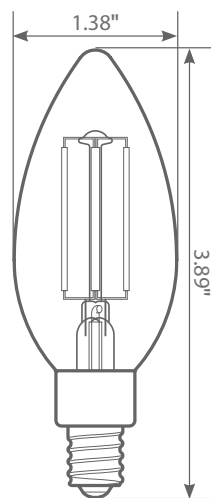

## Specifications

Input Power	Input Voltage	Lumen Output	Beam Angle	Center Beam	CCT
5.5 W	120 V	500 lm	320°	N/A	5000 K

CRI	Luminous Efficacy	Power Factor	Input Current	Base/Cap	Lamp Lifespan
90	90 lm/W	0.7	0.065 A	E12	15,000 Hrs.

## Product Dimensions