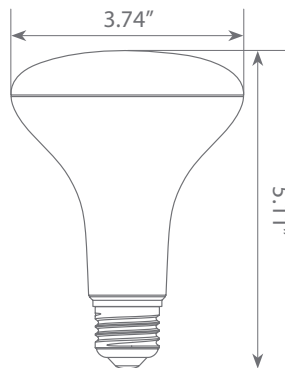

Specifications

Input Power	Input Voltage	Lumen Output	Beam Angle	Center Beam	CCT
11 W	120V	850 lm	110°	N/A	2700 K
CRI	Luminous Efficacy	Power Factor	Input Current	Base/Cap	Lamp Lifespan
80	77.3 lm/W	0.7	0.13 A	E26	25,000 Hrs.

Product Features

Dimmable

Energy Efficient

Damp Rated

Product Dimensions

Product Photometric Data