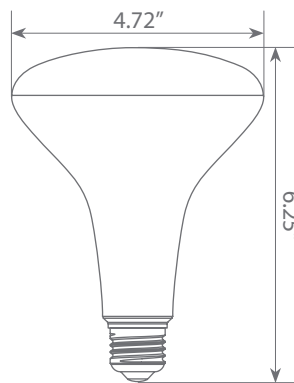

## Specifications

Input Power	Input Voltage	Lumen Output	Beam Angle	Center Beam	CCT
17 W	120V	1400 lm	110°	N/A	4000 K
CRI	Luminous Efficacy	Power Factor	Input Current	Base/Cap	Lamp Lifespan
80	82.4 lm/W	0.7	0.185 A	E26	25,000 Hrs.

### Product Dimensions