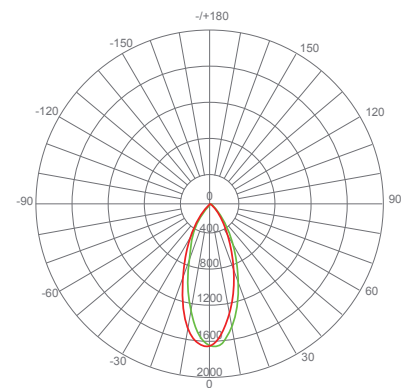

Product Photometric Data

Euri Lighting | A Division of IRTRONIX Inc.