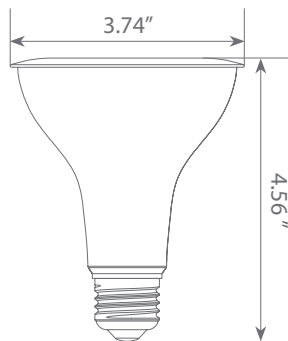

## Specifications

Input Power	Input Voltage	Lumen Output	Beam Angle	Center Beam	CCT
11 W	120V	850 lm	40°	N/A	2700 K
CRI	Luminous Efficacy	Power Factor	Input Current	Base/Cap	Lamp Lifespan
80	77.3 lm/W	0.7	0.13 A	E26	25,000 Hrs.

### Product Dimensions