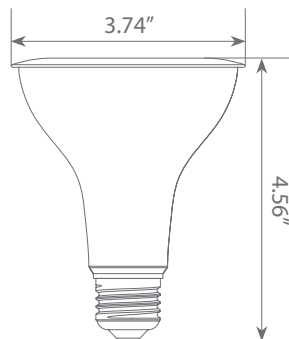

Specifications

Input Power	Input Voltage	Lumen Output	Beam Angle	Center Beam	CCT
11 W	120V	850 lm	40°	N/A	4000 K
CRI	Luminous Efficacy	Power Factor	Input Current	Base/Cap	Lamp Lifespan
80	77.3 lm/W	0.7	0.13 A	E26	25,000 Hrs.

Product Features

Dimmable

Energy Efficient

Damp Rated

Product Dimensions

Product Photometric Data