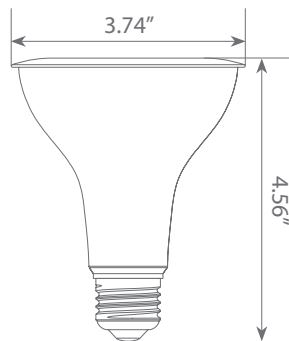

Specifications

Input Power	Input Voltage	Lumen Output	Beam Angle	Center Beam	CCT
11 W	120V	850 lm	40°	N/A	5000 K
CRI	Luminous Efficacy	Power Factor	Input Current	Base/Cap	Lamp Lifespan
80	77.3 lm/W	0.7	0.13 A	E26	25,000 Hrs.

Product Features

Dimmable

Energy Efficient

Damp Rated

Product Dimensions

Product Photometric Data