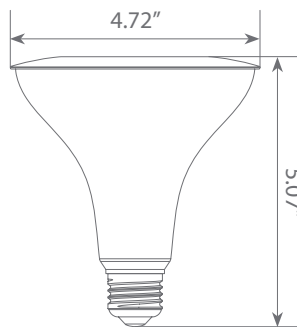

## Specifications

Input Power	Input Voltage	Lumen Output	Beam Angle	Center Beam	CCT
15 W	120V	1250 lm	40°	N/A	5000 K
CRI	Luminous Efficacy	Power Factor	Input Current	Base/Cap	Lamp Lifespan
80	83.3 lm/W	0.7	0.175 A	E26	25,000 Hrs.

### Product Dimensions