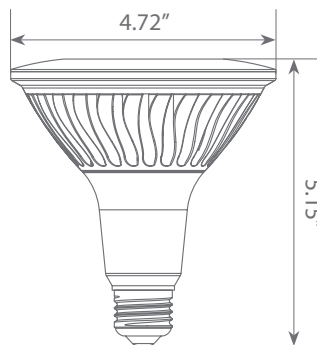

LED EP38-20W6051e

Bulb Class: PAR38

5000K
CCT

Product Description

LED EP38-20W6051e delivers superior brightness, valuable energy savings, and long-lasting performance. This PAR38 LED Long Neck bulb is ideal for ambient lighting or general-purpose applications due to its uniform *Cool white light (5000K) and replaces conventional 150 Watt incandescent light bulbs. Look for EP38-20W6001e for Soft White (3000K), EP38-20W6021e for Warm White (2700K) and EP38-20W6041e for Bright White (4000K). Enjoy features such as: Instant-on, dimming options, and mercury-free.

Specifications

Input Power	Input Voltage	Lumen Output	Beam Angle	Center Beam	CCT
20 W	120V	1700 lm	45°	N/A	5000 K
CRI	Luminous Efficacy	Power Factor	Input Current	Base/Cap	Lamp Lifespan
80	85 lm/W	0.7	0.18 A	E26	25,000 Hrs.

Product Features

Dimmable

Energy Efficient

Damp Rated

Product Dimensions

Product Photometric Data