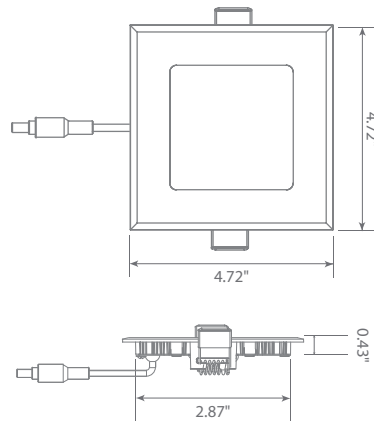

Product Dimensions