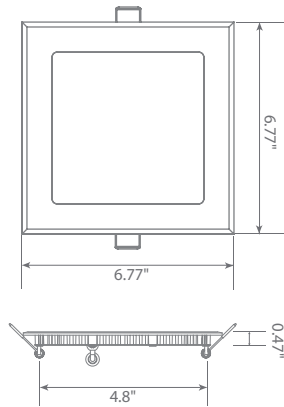

Product Features

Dimmable

Abutted & Covered

No Housing Required

Damp Rated

Product Dimensions

Product Photometric Data