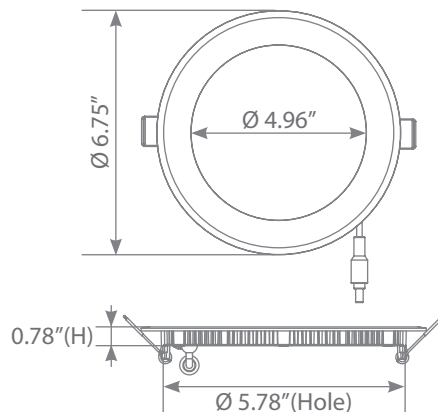

Specifications

Input Power	Input Voltage	Lumen Output	Beam Angle	Center Beam	CCT
12 W	120V/60Hz	900 lm	120°	N/A	4000 K
CRI	Luminous Efficacy	Power Factor	Input Current	Base	Lamp Lifespan
90	75 lm/W	0.9	0.1 A	Junction Box	50,000 Hrs.

Product Features

Dimmable

Abutted & Covered

No Housing Required

Damp Rated

Product Dimensions

Product Photometric Data