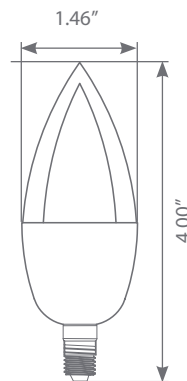

Specifications

Input Power	Input Voltage	Lumen Output	CRI	Beam Angle	Base/Cap	CCT	Lamp Lifespan
1 W	120V/60Hz	80 lm	80	120°	E12	1800 K	15,000 hrs.

Product Features

Energy Efficient

Wet Rated

Animated Flame

Product Dimensions

Product Photometric Data