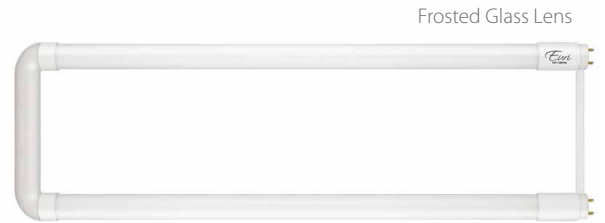

LED EUB-2140H

Linear Class: U-Shaped T8 (A+B)

Product Description

A smart energy-saving alternative to traditional fluorescent lighting, the Euri Lighting EUB-2140H outputs high lumens for low watts. With hybrid technology, this U-Shaped LED tube makes for uncomplicated installation with or without a ballast. Shatterproof glass and built to last 50,000 hours, Euri Lighting's EUB-2140H reduces energy and maintenance worries with every use. See Euri Lighting EUB-2150H for Cool White (5000K).

Estimated Energy Cost: $1.80 - 2.10 per year

*Note: Design, features and specifications subject to change without notice. Some features may not be available on all models. For more information please visit: www.eurilighting.com or call 1-888-743-5766

LED Hybrid Tube

Hybrid technology reduces maintenance expenses and allows adaptable installation methods whether a ballast is present or not

Specifications

	Input Power	Lumen Output	Luminous Efficacy	Estimated Yearly Cost	Input Voltage
Plug & Play (Type A)	17.5 W	2150 lm	122.8 lm/W	$2.10	AC120-277 V
Bypass (Type B)	15 W	1950 lm	130 lm/W	$1.80	

CCT	CRI	Beam Angle	Power Factor	Input Current	Base/Cap	Lamp Lifespan
4000 K	83	340°	0.9	0.13 A	G13	50,000 Hrs.

Product Features

- Energy Efficient
- Damp Rated
- Shatterproof Glass
- Single & Double Ended