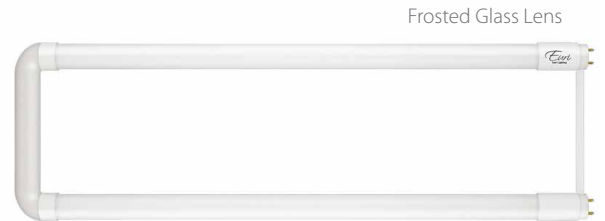

LED EUB-2150H

Linear Class: U-Shaped T8 (A+B)

Product Description

A smart energy-saving alternative to traditional fluorescent*lighting, the Euri Lighting EUB-2150H outputs high lumens for low watts. With hybrid technology, this U-Shaped LED tube makes for uncomplicated installation with or without a ballast. Shatterproof glass and built to last 50,000 hours, Euri Lighting's EUB-2150H reduces energy and maintenance worries with every use. See Euri Lighting EUB-2140H for Bright White (4000K).

Estimated Energy Cost: $1.80 - 2.10 per year

LED Hybrid Tube

Hybrid technology reduces maintenance expenses and allows adaptable installation methods whether a ballast is present or not

Specifications

	Input Power	Lumen Output	Luminous Efficacy	Estimated Yearly Cost	Input Voltage
Plug & Play (Type A)	17.5 W	2150 lm	122.8 lm/W	$2.10	AC120-277 V
Bypass (Type B)	15 W	1950 lm	130 lm/W	$1.80	

CCT	CRI	Beam Angle	Power Factor	Input Current	Base/Cap	Lamp Lifespan
5000 K	83	340°	0.9	0.13 A	G13	50,000 Hrs.

Product Features

- Energy Efficient
- Damp Rated
- Shatterproof Glass
- Single & Double Ended