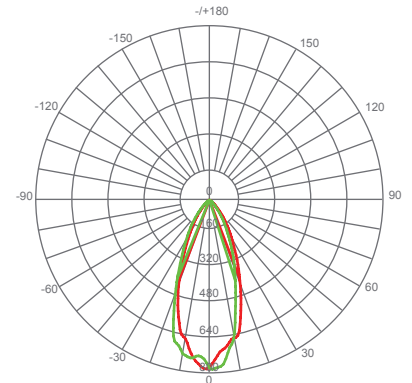

Product Photometric Data

Euri Lighting | A Division of IRTRONIX Inc.

20900 Normandie Avenue Bldg. B, Torrance, CA 90502 | Tel: 310.787.1100 | Fax: 310.787.1166 | www.eurilighting.com

©2020 Euri Lighting. All Rights Reserved