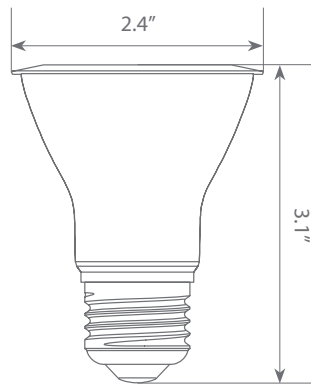

Product Dimensions