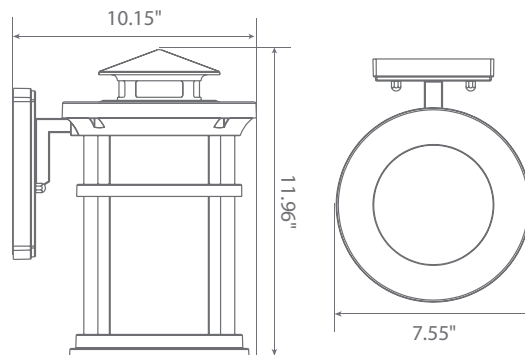

Product Dimensions