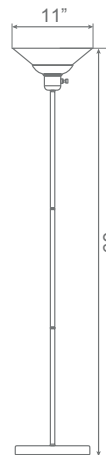

Product Dimensions