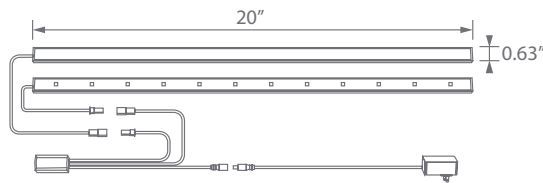

Product Features

Energy Efficient

UV-C LED Technology

99.9% Sterilization

Safety Sensor

Product Dimensions

Product Photometric Data

Euri Lighting | A Division of IRTRONIX Inc.