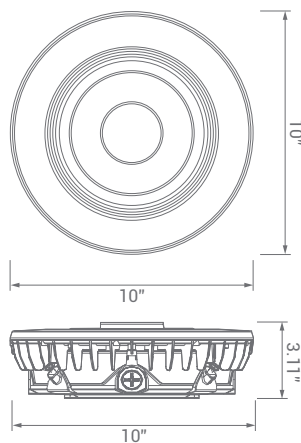

Product Features

Energy Efficient

1-10V Dimmable

Wet Rated

IP65 Protection

Product Dimensions

Product Photometric Data