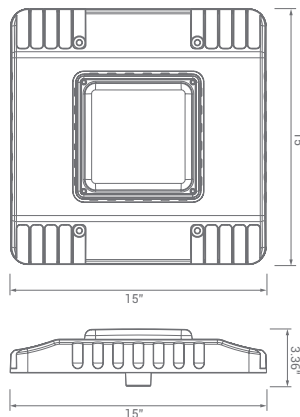

LED ECS-150W1050

5000K
CCT

LED Canopy Light(Square) / PC + Aluminum Housing

Product Description

LED ECS-150W105 is the premier choice for industrial and commercial lighting in a variety of settings, such as gas station, house, entryways, parking lots, warehouses, barns, sheds, and more. With light output 20250 lumens, these fixtures will give the light you need for your application, as well as save you up to 90% on your energy bill. Enjoy features such as: Energy Efficient, dimming options, Wet Rated, and IP65 Protection.

Product Features

Energy Efficient

1-10V Dimmable

Wet Rated

IP65 Protection

Product Dimensions

Product Photometric Data