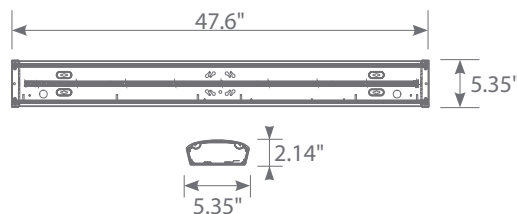

## Specifications

Input Power	Input Voltage	Lumen Output	Beam Angle	Center Beam	CCT
32 / 40 / 48 W	120-277 V	3680 / 4600 / 5520 lm	N/A	N/A	3500 / 4000 / 5000 K
CRI	Luminous Efficacy	Power Factor	Input Current	Base/Cap	Lamp Lifespan
80	115 lm/W	0.9	0.7 / 0.9 / 1.1 A	N/A	50,000 Hrs.

### Product Dimensions