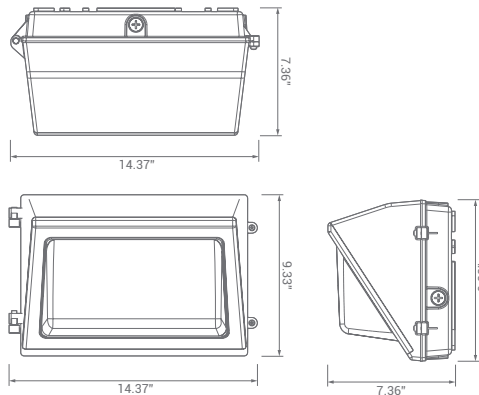

CRI	Luminous Efficacy	Power Factor	Input Current	Base/Cap	Lamp Lifespan
80	135-145 lm/W	0.9	0.85 A	N/A	50,000 Hrs.

Product Features

Energy Efficient

1-10V Dimmable

Wet Rated

IP65 Protection

Product Dimensions