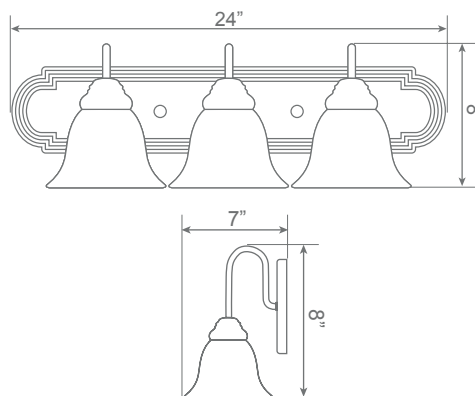

## Specifications

| Input Power | Input Voltage     | Lumen Output | Beam Angle    | Center Beam | CCT           |
|-------------|-------------------|--------------|---------------|-------------|---------------|
| 27 W        | 120 V             | 2430 lm      | 180°          | N/A         | 2700 K        |
| CRI         | Luminous Efficacy | Power Factor | Input Current | Base/Cap    | Lamp Lifespan |
| 90          | 71 lm/W           | 0.9          | 0.24 A        | E26         | 25,000 Hrs.   |

### Product Dimensions