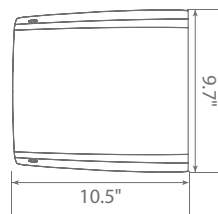

Product Features

Non-Dimmable

Instant-On/Off

Mercury Free

Wet Rated

Product Dimensions

Product Photometric Data

UNIT: cd
— C0/180, 55.7, 58.3
— C90/270, 54.7, 56.4