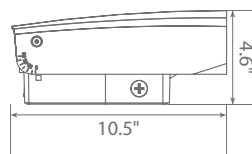

Product Features

Non-Dimmable

Instant-On/Off

Mercury Free

Wet Rated

Product Dimensions

Product Photometric Data

UNIT: cd
— C0/180, 55.7, 58.3
— C90/270, 54.7, 56.4