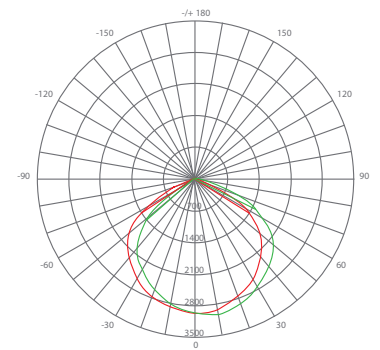

Specifications

Input Power	Input Voltage	Lumen Output	Beam Angle	Center Beam	CCT
70 W	AC200-480V	7500 lm	120°	N/A cd	5000 K
CRI	Luminous Efficacy	Power Factor	Input Current	Base/Cap	Lamp Lifespan
80	107 lm/W	0.9	0.4 A	NA	50,000 Hrs.

Product Features

Non-Dimmable

Instant-On/Off

Mercury Free

Wet Rated

Product Dimensions

Product Photometric Data

UNIT: cd
— C0/180, 55.7, 58.3
— C90/270, 54.7, 56.4