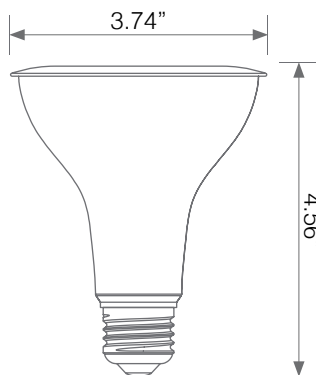

# LED PAR30 LAMP

Model No. EP30-10W5000cec-2

LED **EP30-10W5000cec-2** delivers superior brightness, valuable energy savings, long lasting performance and true color perception. These long neck PAR30 LED spot bulbs are ideal for task lighting due to its uniform \*soft white light (3000K) and replace conventional 75 Watt incandescent light bulbs. Enjoy features such as: Instant on, dimming options, energy efficient, 90+CRI, and damp rated.

## Electrical Specifications

Model No.	Input Power	Input Voltage	Lumen Output	Beam Angle	Center Beam	CCT
EP30-10W5000cec-2	10 W	120V	900 lm	40°	N/A	3000 K

CRI	Luminous Efficacy	Power Factor	Input Current	Base	Lamp Lifespan	Estimated Yearly Cost
90+	90 lm/W	0.9	0.09 A	E26	25,000 Hrs.	\$ 1.20

## Mechanical Specifications

Rating	Operational Temperature	Inner Box QTY.	Master Box QTY.	Dimensions(in.)	UPC Code
Wet Rated	N/A	2 pcs	20 pcs	3.74"(Ø) x 4.56"(H)	811174034483

## Product Dimensions