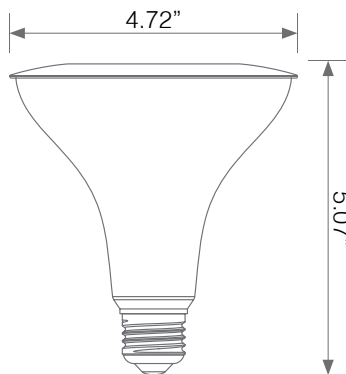

100W
REPLACEMENT

LED PAR38 LAMP

Model No. EP38-12W5000cec-2

LED **EP38-12W5000cec-2** delivers superior brightness, valuable energy savings, long lasting performance and true color perception. These PAR38 LED spot bulbs are ideal for task lighting due to its uniform *soft white light (3000K) and replace conventional 100 Watt incandescent light bulbs. Enjoy features such as: Instant on, dimming options, energy efficient, 90+CRI, and damp rated.

12W
12 Watts

3000K
Soft White

2 PACK
Twin Pack

90+ CRI
True COLOR

Dimmable

Wet Rated

Electrical Specifications

Model No.	Input Power	Input Voltage	Lumen Output	Beam Angle	Center Beam	CCT
EP38-12W5000cec-2	12 W	120V/60Hz	1050 lm	40°	N/A	3000 K

CRI	Luminous Efficacy	Power Factor	Input Current	Base	Lamp Lifespan	Estimated Yearly Cost
90+	88 lm/W	0.9	0.1 A	E26	25,000 Hrs.	\$ 1.44

Mechanical Specifications

Rating	Operational Temperature	Inner Box QTY.	Master Box QTY.	Dimensions(in.)	UPC Code
Wet Rated	N/A	2 pcs	20 pcs	4.72"(ø) x 5.07"(H)	811174034513

Product Dimensions

Product Photometric Data