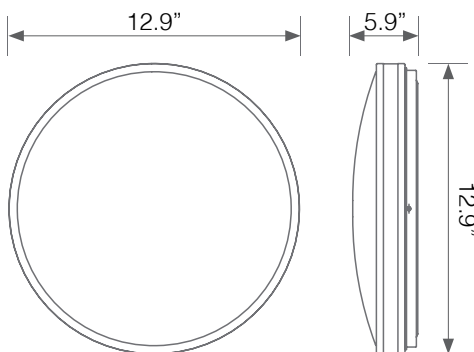

Silver Bezel & Frosted Plastic Lens

19 Watts

Soft White

Dimmable

Energy Efficient

Damp Rated

Integrated LED Fixture

Electrical Specifications

Model No.	Input Power	Input Voltage	Lumen Output	Beam Angle	Center Beam	CCT
EIN-CL31CH-2030e	19 W	120V/60Hz	1500 lm	180°	N/A	3000 K

CRI	Luminous Efficacy	Power Factor	Input Current	Material	Lamp Lifespan	Estimated Yearly Cost
80	78 lm/w	0.9	0.16 A	Connector	47,000 Hrs.	\$ 2.28

Mechanical Specifications

Rating	Operational Temperature	Inner Box QTY.	Master Box QTY.	Dimensions(in.)	UPC Code
Damp Rated	-4°F - 104°F	N/A	6 pcs	12.9"(Ø) x 5.9"(H)	811174030683

Product Dimensions

Product Photometric Data