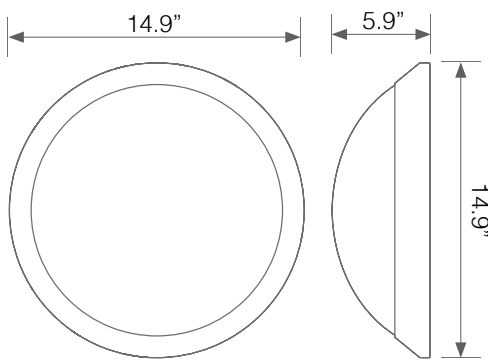

## Electrical Specifications

Model No.	Input Power	Input Voltage	Lumen Output	Beam Angle	Center Beam	CCT
EIN-CL32CH-2030e	25 W	120V/60Hz	2200 lm	180°	N/A	3000 K

CRI	Luminous Efficacy	Power Factor	Input Current	Material	Lamp Lifespan	Estimated Yearly Cost
80	88 lm/w	0.9	0.21 A	Connector	49,000 Hrs.	\$ 3.01

## Mechanical Specifications

Rating	Operational Temperature	Inner Box QTY.	Master Box QTY.	Dimensions(in.)	UPC Code
Damp Rated	-4°F - 104°F	N/A	4 pcs	14.9"(Ø) x 5.9"(H)	811174030690

## Product Dimensions