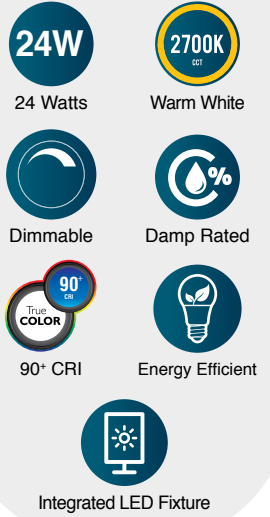

LED CEILING LIGHT

Model No. EIN-CL46BN-2020cec

Combining contemporary with classic style, this Euri Lighting decorative ceiling light features clean, Brushed Nickel housing and an acid-etched, ribbed glass bowl. Only 24 Watts and dimmable, this LED ceiling light guarantees a long lifespan and unbeatable illumination in Warm White (2700K).

Brushed Nickel Bezel & Acid-Etched Glass Lens

120W
REPLACEMENT

Electrical Specifications

Model No.	Input Power	Input Voltage	Lumen Output	Beam Angle	Center Beam	CCT
EIN-CL46BN-2020cec	24 W	120 V	2200 lm	180°	N/A	2700 K
CRI	Luminous Efficacy	Power Factor	Input Current	Material	Lamp Lifespan	Estimated Yearly Cost
90	91 lm/w	0.9	0.2 A	E26	25,000 Hrs.	\$ 2.89