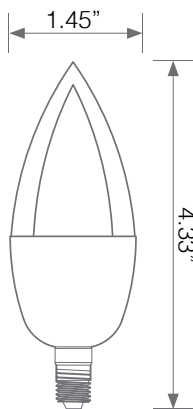

LED FLAME LAMP

Model No. ECA9.5-2120fcb

LED **ECA9.5-2120fcb** is a charming and romantic, this Euri Lighting flickering flame bulb accents and decorates every fixture, from an outdoor lantern to an indoor chandelier. With over 250 programmed LEDs, this long-lasting and energy-efficient flame bulb simulates a natural, flickering flame. Glowing in Candle Light (1800K) color temperature, this decorative flame bulb offers a clear glass lens, flame-shape body and black base – see Euri Lighting ECA9.5-2120fc for white base option. Enjoy features such as: Energy efficient, wet rated, and animated flame.

6W

REPLACEMENT

1 Watts

Candle Light

Energy Efficient

Energy Efficient

Damp Rated

Electrical Specifications

Model No.	Input Power	Input Voltage	Lumen Output	Beam Angle	Center Beam	CCT
ECA9.5-2120fcb	1 W	120V	80 lm	120°	N/A	1800 K

CRI	Luminous Efficacy	Power Factor	Input Current	Base	Lamp Lifespan	Estimated Yearly Cost
80	80 lm/W	0.5	0.01 A	E12	15,000 hrs.	\$ 0.12

Mechanical Specifications

Rating	Operational Temperature	Inner Box QTY.	Master Box QTY.	Dimensions(in.)	UPC Code
Damp Rated	-4°F - 104°F	1 pcs	40 pcs	1.90"(ø) x 2.10"(H)	811174031291

Product Dimensions

Product Photometric Data