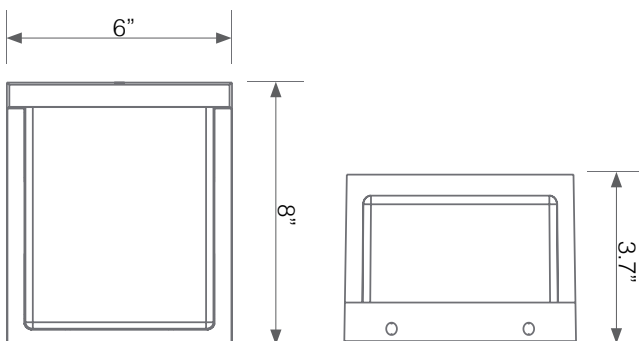

Beam Angle	Luminous Efficacy	CRI	Power Factor	Center Beam	Base	Lamp Lifespan
N/A	120 lm/W	80	0.9	N/A	Direct Wiring	50,000 Hrs.

Mechanical Specifications

Rating	Operational Temperature	Inner Box QTY.	Master Box QTY.	Dimensions(in.)	UPC Code
Wet Rated	-4°F - 104°F	1 pc	10 pcs	6"(W) x 3.7"(L) x 8" (H)	811174036852

Product Dimensions

Product Photometric Data