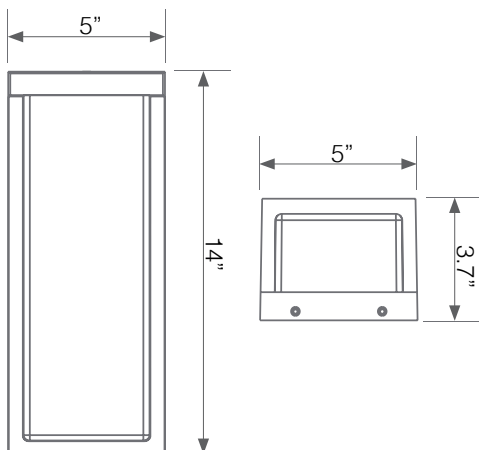

Beam Angle	Luminous Efficacy	CRI	Power Factor	Center Beam	Base	Lamp Lifespan
N/A	120 lm/W	80	0.9	N/A	Direct Wiring	50,000 Hrs.

Mechanical Specifications

Rating	Operational Temperature	Inner Box QTY.	Master Box QTY.	Dimensions(in.)	UPC Code
Wet Rated	-4°F - 104°F	1 pc	10 pcs	5"(W) x 3.7"(L) x 14" (H)	811174036876

Product Dimensions

Product Photometric Data