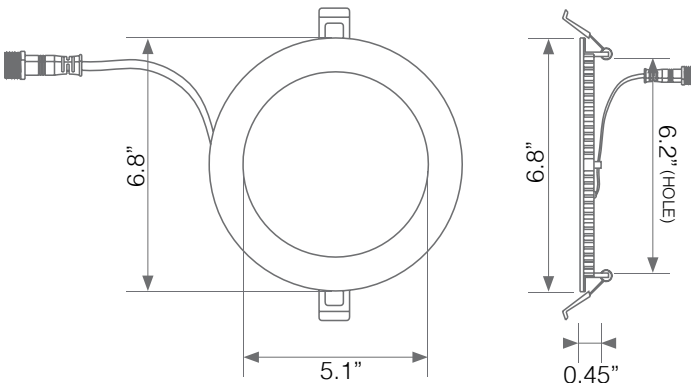

## Electrical Specifications

Model No.	Input Power	Input Voltage	Lumen Output	Beam Angle	Center Beam	CCT
DLC6S-12W105se	12 W	120 V	990 lm	120°	N/A	2700/3000/3500 4000/5000K

CRI	Luminous Efficacy	Power Factor	Input Current	Base	Lamp Lifespan	Estimated Yearly Cost
90+	83 lm/W	0.9	0.1 A	Junction Box	50,000 Hrs.	\$ 1.44

## Mechanical Specifications

Rating	Operational Temperature	Inner Box QTY.	Master Box QTY.	Dimensions(in.)	UPC Code
Damp Rated	-4°F - 104°F	1 pc	12 pcs	6.8"(Ø) x 0.45"(H)	811174036937

## Product Dimensions