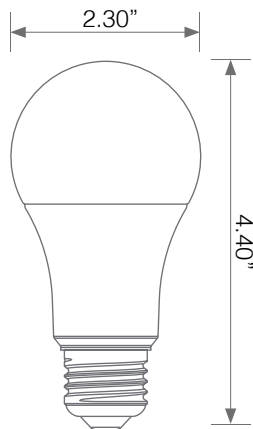

E

Enclosed Fixture Suitable

Electrical Specifications

Model No.	Input Power	Input Voltage	Lumen Output	Beam Angle	Center Beam	CCT
EA19-12W5002cec-2	12 W	120V	1100 lm	200°	N/A	3000 K
CRI	Luminous Efficacy	Power Factor	Input Current	Base	Lamp Lifespan	Estimated Yearly Cost
90+	91 lm/W	0.9	0.1 A	E26	25,000 Hrs.	\$ 1.44

Mechanical Specifications

Rating	Operational Temperature	Inner Box QTY.	Master Box QTY.	Dimensions(in.)	UPC Code
Damp Rated	-4°F - 104°F	2 pcs	30 pks	2.30"(ø) x 4.40"(H)	811174036975

Product Dimensions

Product Photometric Data